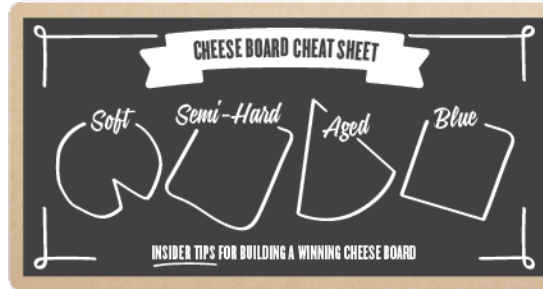

CH_02_EatCake_18x13in

Deli

HS_02_MHDChicken_30x40in

HS_02_MHDMacAndCheese_30x40in

HS_02_MHDSalad_30x40in

HS_02_MHDSandwich_30x40in

SH_02_MadeFreshBlack_5x3in

Deli

CH_01_ThickorThin_38x20in

CH_01_HostTheMost_38x20in

CH_01_FreshFishDay_38x20in

CH_01_Tonight'sMenu_38x13in

CH_01_CheeseBoard_38x20in

CH_01_HotToGo_38x20in

Deli

CH_02_BlankSeal_18x13in